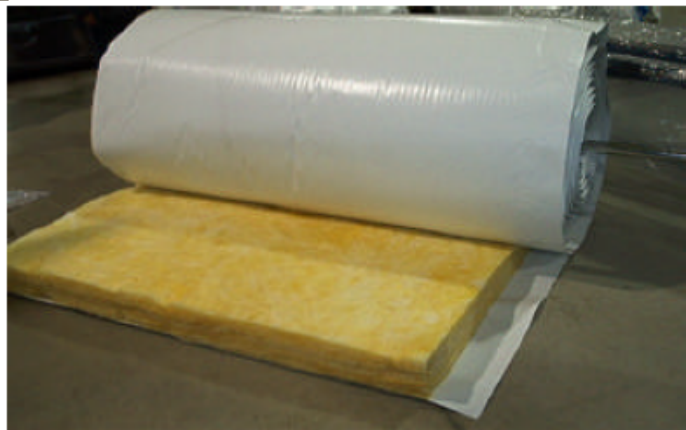

Faced Blanket Insulation with 1 - 6 Inch Tab

Production Options

"Left Handed" 1-6" Tab

"Right Handed" 1-6" Tab